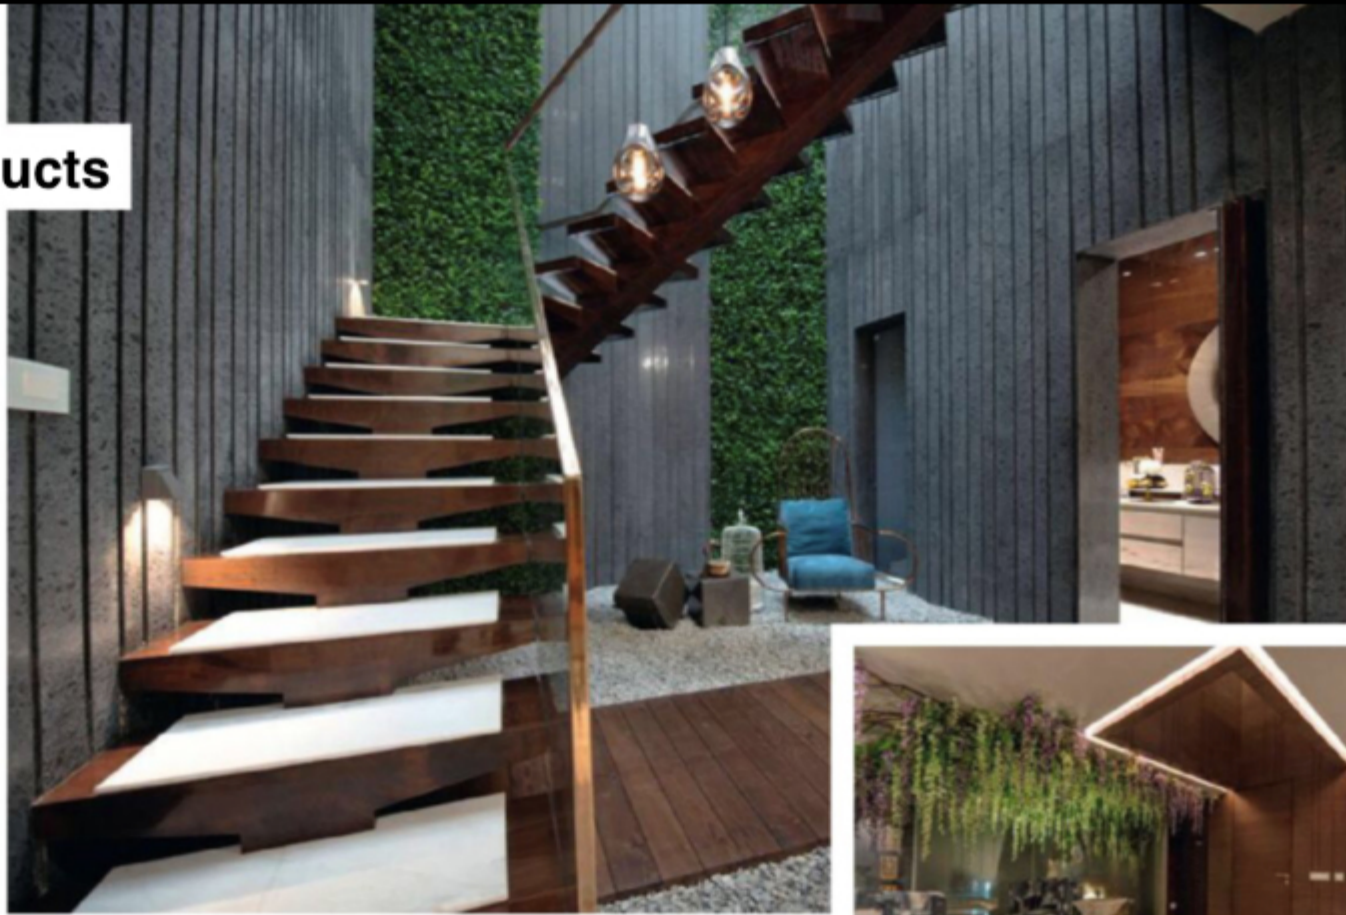

ARCHITECTURE+DESIGN

A N I N D I A N J O U R N A L O F A R C H I T E C T U R E

*Malaysian
Connect*

*Sustainable
Interjections*

ISSN 0097-0239

9 770097 023693

Versatile Products

▶ SPACES THAT BRING GREENERY INDOORS

Essentia Environment unveils a collection of luxurious spaces that bring greenery indoors in many creative ways. The magnificent inter-play between the outdoor and indoor, vibrant shades and neutral palette, living-thriving flora and rich materials is showcased. These spaces demonstrate that plants can enhance the features of a room in terms of space and luxury, if used in a bold and creative manner. These spaces introduce the flora in actual sizes – big plants, trees and wild creepers.

» For more information, visit: www.essentiaenvironments.com

◀ MOTORISED SHADING SOLUTIONS

Sivoia QS is the next generation of shading technology from Lutron, and the ideal solution for total light control. The shading product family includes roller blinds, curtain tracks, and skylight blinds. It's simplified wiring and common communication language allows for easy integration with Lutron lighting controls. The shading product family includes: Kirbe Shades, Drapery, Roller Shades.